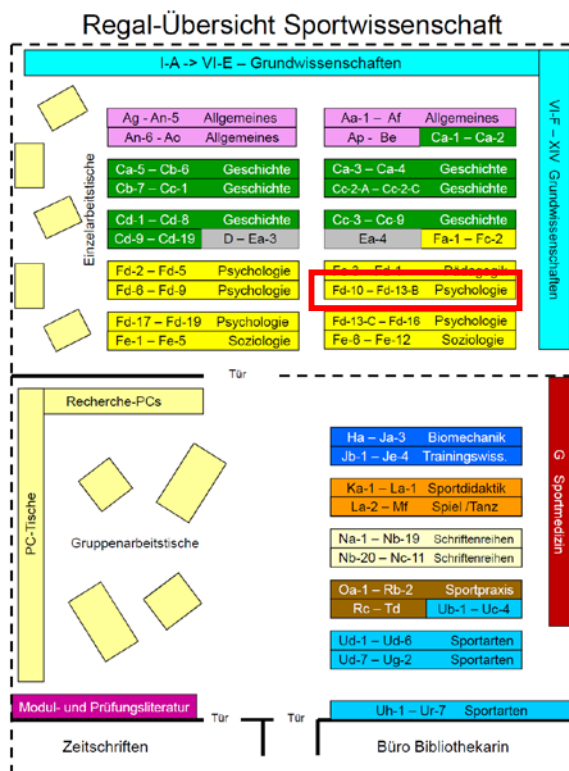

Thematic Search at the Shelf in the Library of Sports and Exercise Sciences

You have already found a book on your topic in the catalogue and are looking for further relevant literature?

If the collection in your library is arranged thematically, it might be worthwhile to take a look at the classification system. You will find this, for example, in the Library of Sports and Exercise Sciences as a poster in the entrance area or in the large group study room.

Example: The result of your research is the following book, whose topic interests you:

Goldstein, J. (Hrsg.). (1983). *Sports violence*. New York: Springer.

Under the tab „Exemplare“ („copies“) you can find the following information:

Signatur (shelfmark): Fd-12-B 10 - Zweigstelle: Sportwissenschaft / Bibliothek (Branch: Sports and Exercise Sciences / Library)

According to the classification you will find the area **Fd – Psychologie** in the quiet study room in the library.