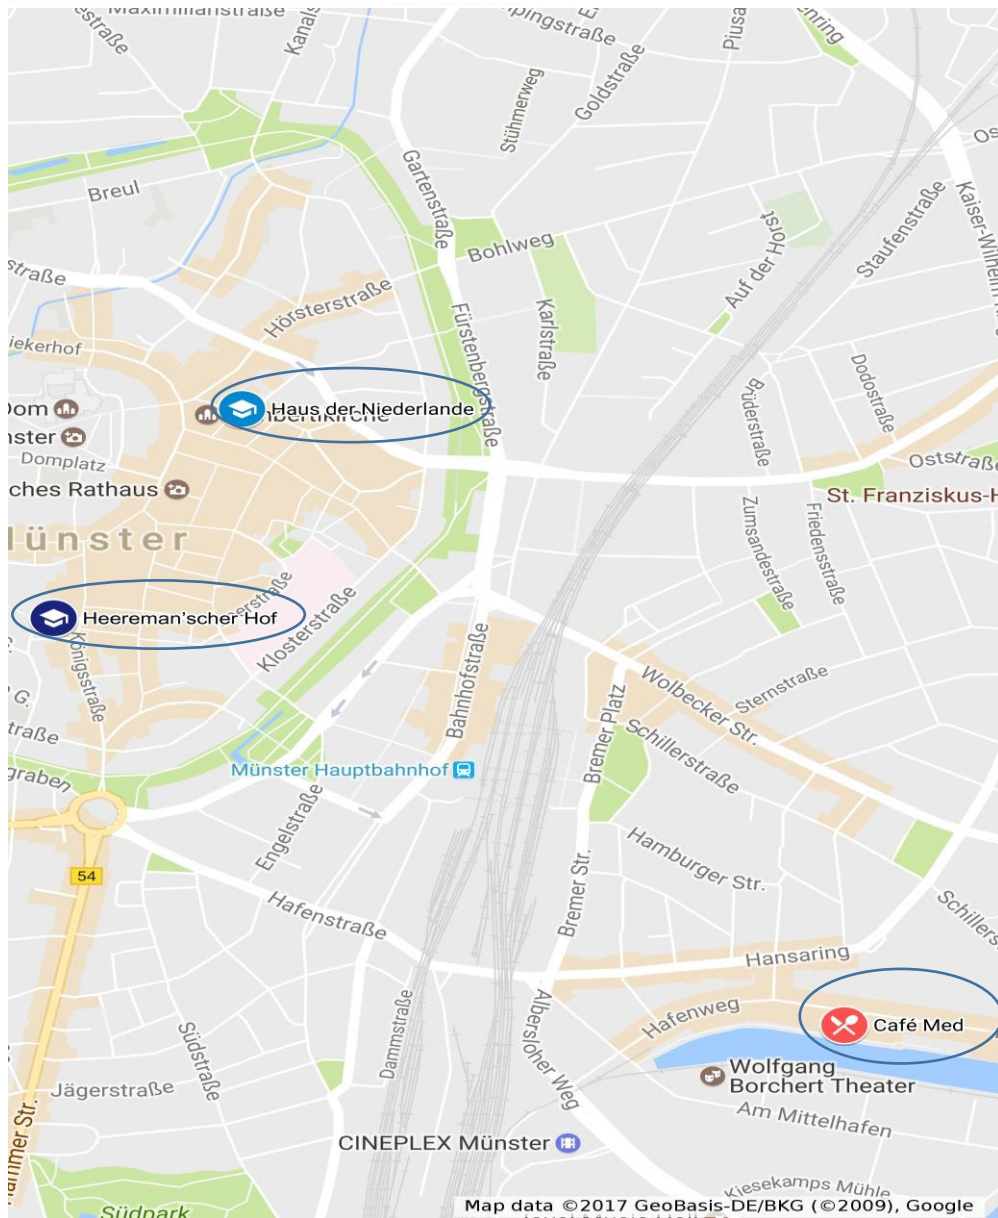

Germanic Sandwich 2017

Location 1) Heereman'scher Hof
Königsstraße 47
48143 Münster

Location 2) Haus der Niederlande
Alter Steinweg 6/7
48143 Münster

Location 3) Café Med
Hafenweg 26A
48155 Münster

Dinner on Friday will be at the 'Café Med', an Italian restaurant located at Münster's 'Kreativkai'. The best way to get there is by bus:

Bus stop 'Altstadt / Bült Bstg. A' (next to Haus der Niederlande) to 'Stadtwerke / Hafen' by bus route 6 or bus route 8.

After a short walk you have reached the destination.