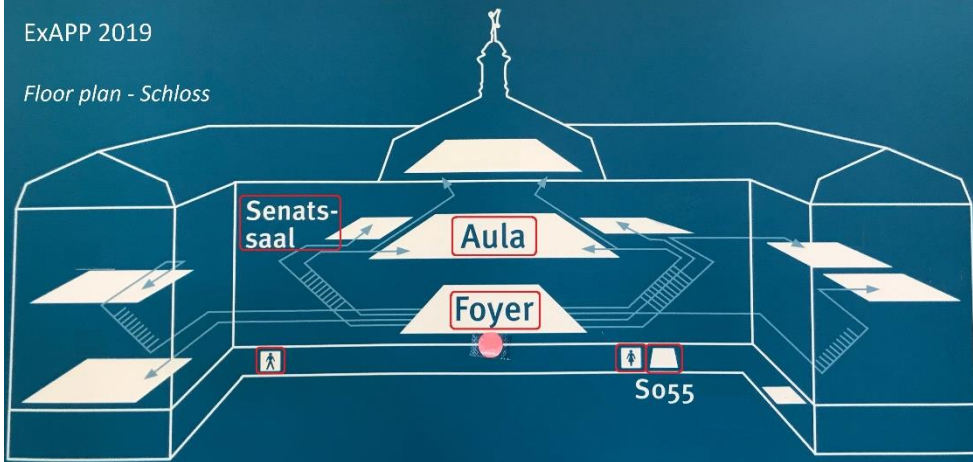

ExAPP 2019

Floor plan - Schloss

ExAPP 2019

Location 1) Schloss Münster
Schlossplatz 2
48149 Münster

© by CherryX / anoe

The conference takes place in the 'Schloss' (the former prince-bishop's palace). On-site registration, poster presentation and coffee and lunch breaks will take place in the **'Foyer'**. In seminar room **S055** (basement), the **'Aula'** as well as in the **'Senatssaal'** the three parallel sections are located. The **'Aula'** is also used for plenary talks. **Toilets** are located in the basement.

Location 2) A2 am See - Restaurant
Annette Allee 3
48149 Münster

© by a2amsee.de

Dinner on Friday will be at the **'A2 am See'**, located near the beautiful lake 'Aasee'. You can enjoy the modern German crossover cuisine. The best way to get there is to walk. You can also use the bus: